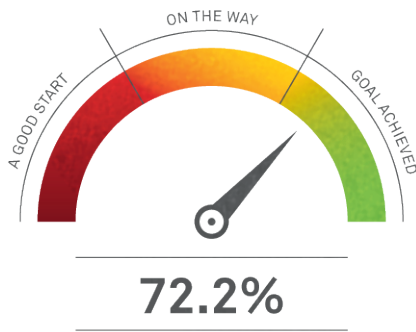

New Feature

Detailed CO₂-footprint calculation of events, developed with myclimate

FOR EVENT ORGANISERS

- Measure sustainability performance
- Compare with the best (benchmarking)
- Identify initiatives
- Share good practice