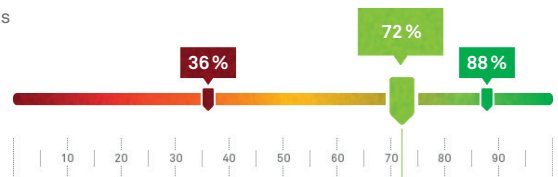

Compared with other Events
Worst · Best · Your Event